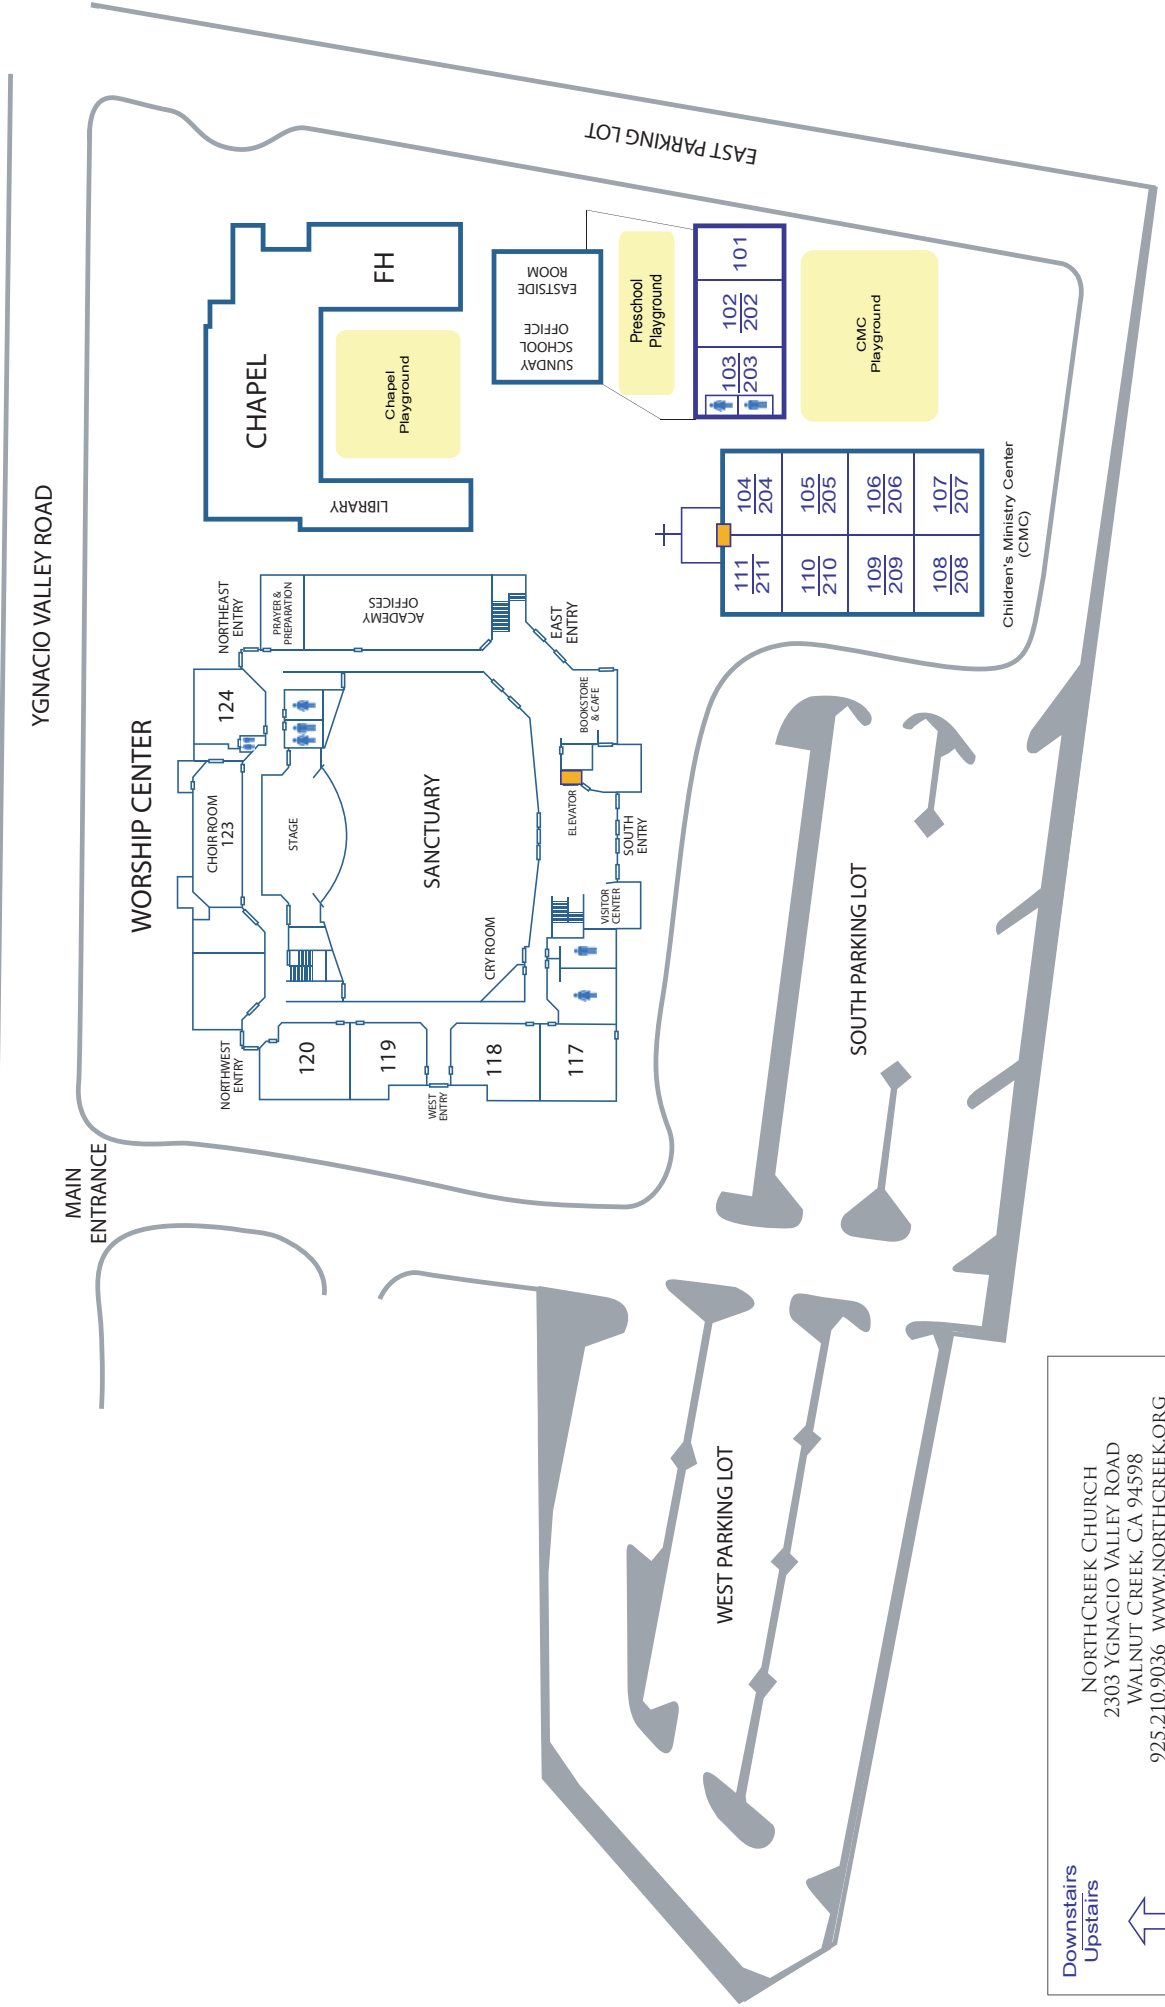

NORTHCREEK CHURCH CAMPUS MAP

Downstairs
Upstairs

NORTHCREEK CHURCH
2303 YGNACIO VALLEY ROAD
WALNUT CREEK, CA 94598
925.210.9036 WWW.NORTHCREEK.ORG